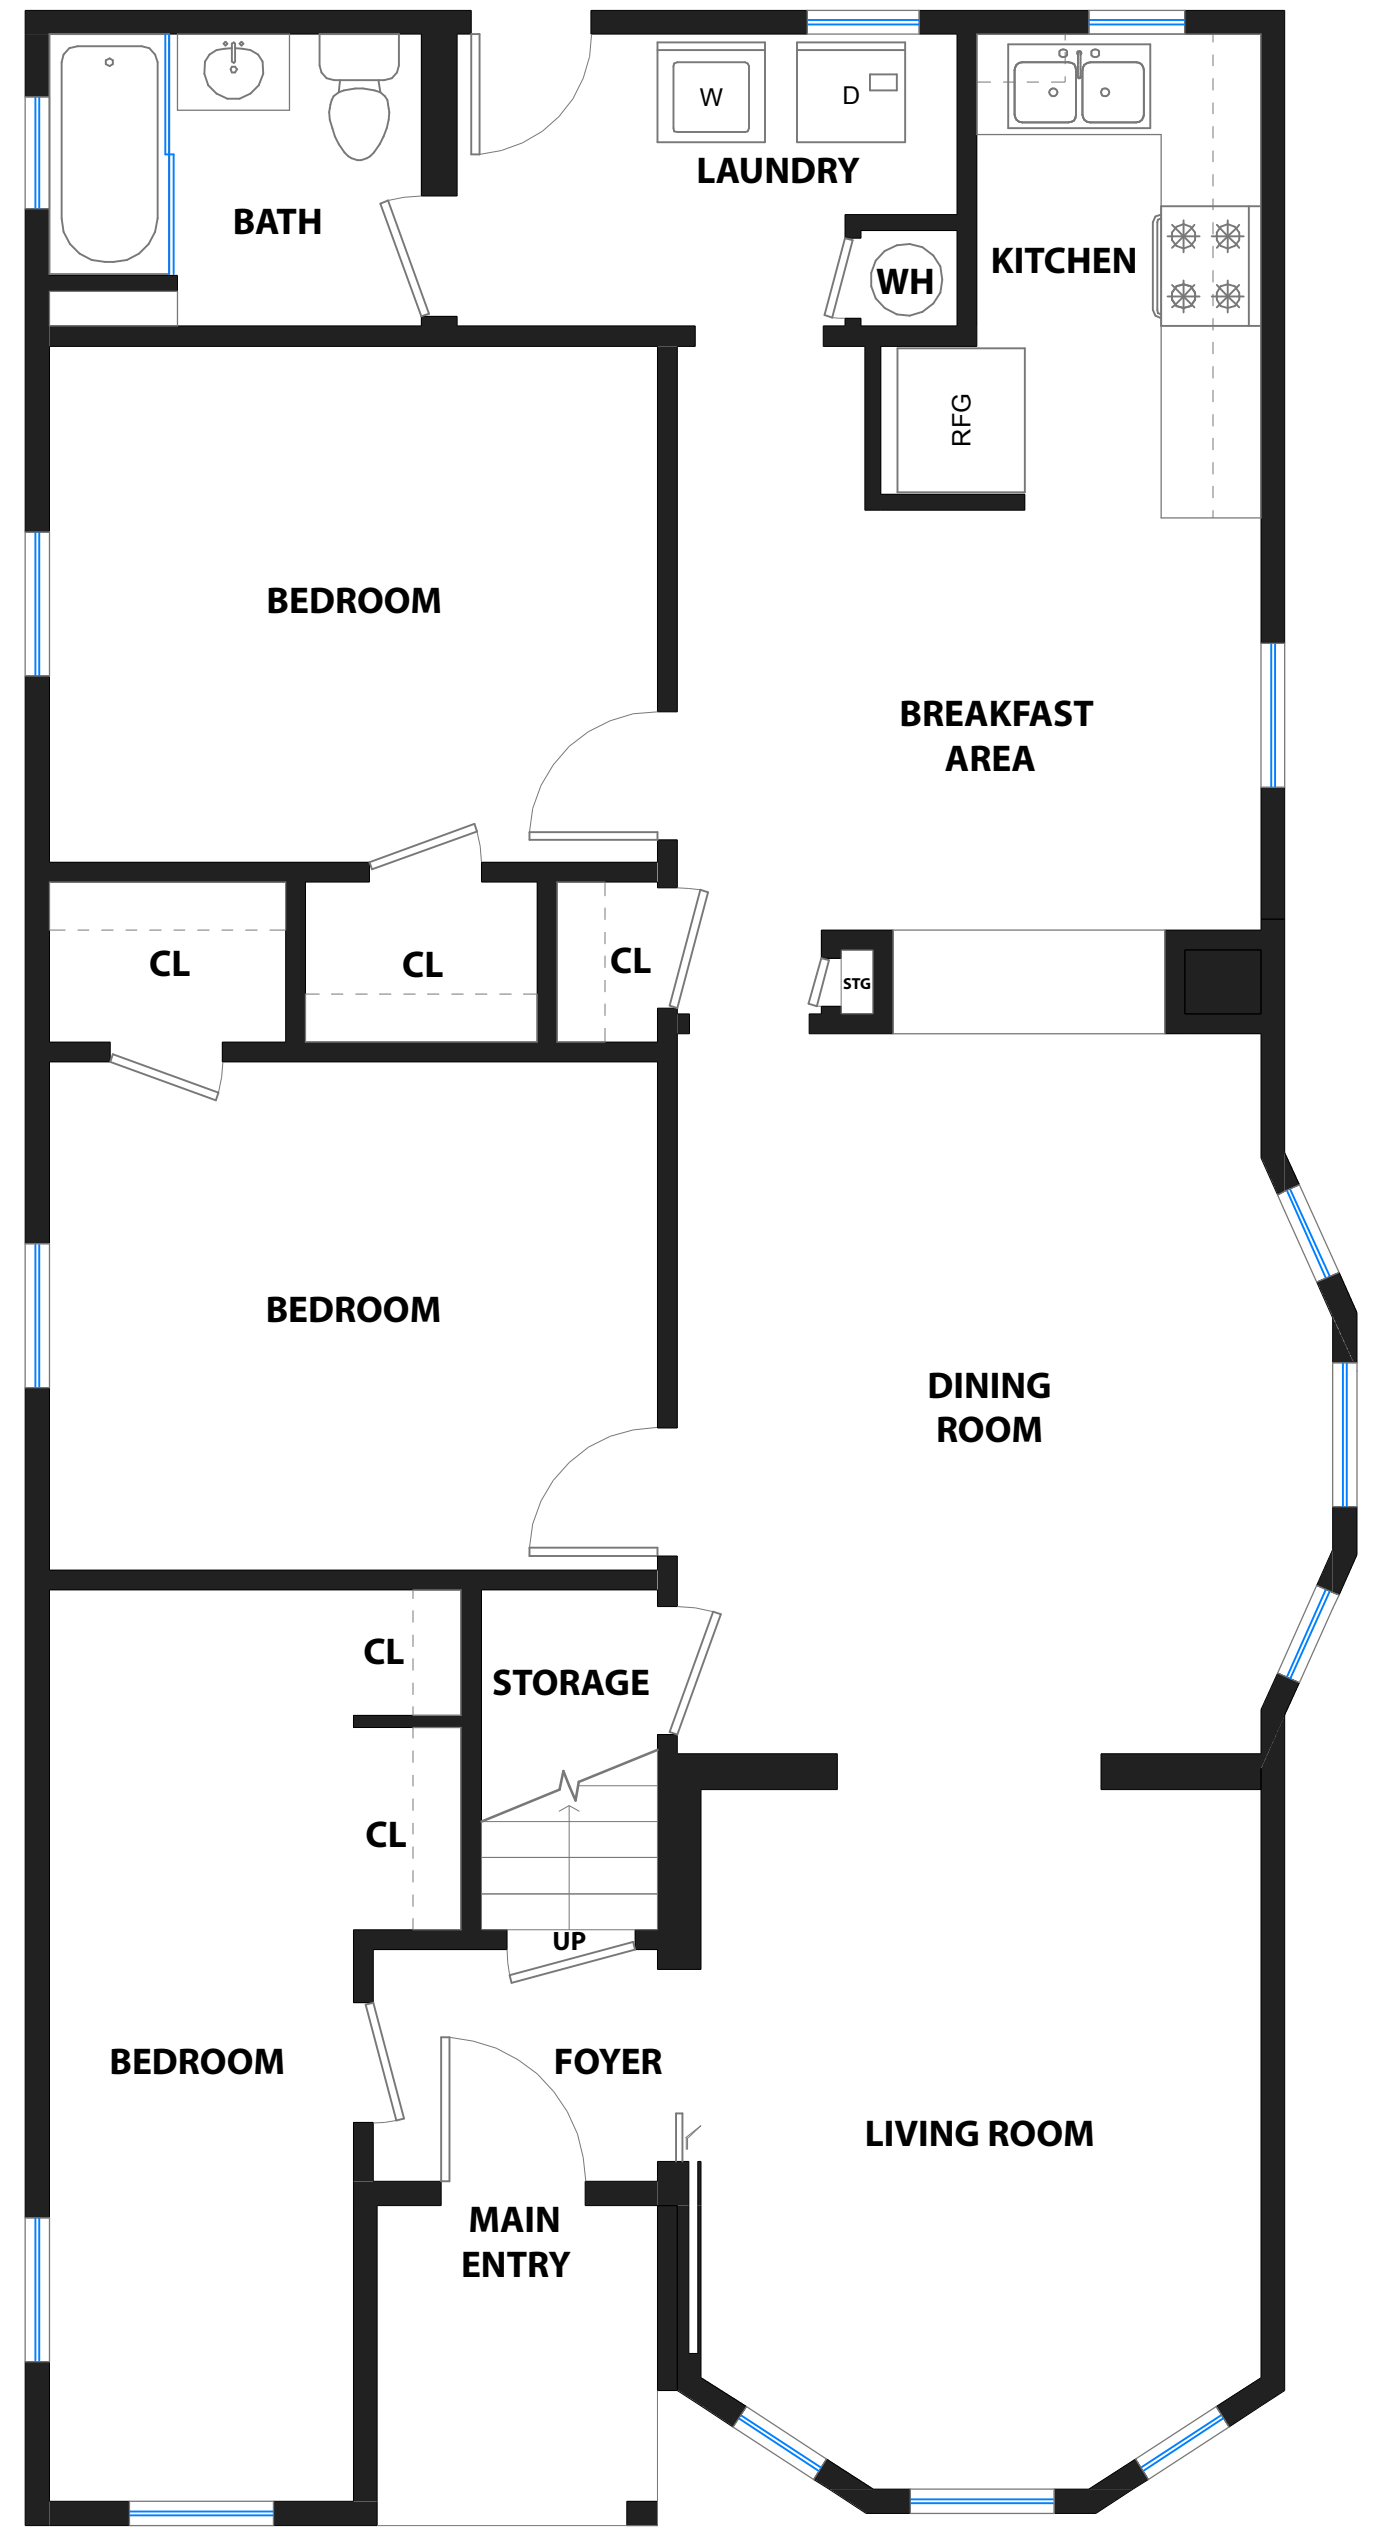

SINGLE FAMILY RESIDENCE

4146 MARTIN LUTHER KING JR BLVD

OAKLAND, CALIFORNIA

ATTIC LEVEL

MAIN LEVEL

PROPERTY SQF INFORMATION

LIVING SPACE
Square Footage: 1,334 Sq Ft*

* Main Level 1,334

NON-LIVING SPACE
Square Footage: 1,273 Sq Ft*

* Garage 1,273

APPROXIMATE TOTAL LIVING & NON-LIVING SPACE
Square Footage: 2,607 Sq Ft*

TRIPLEX: 4144 MARTIN LUTHER KING JR BLVD

OAKLAND, CALIFORNIA

PROPERTY SQF INFORMATION

LIVING SPACE
Square Footage: 3,269 Sq Ft*

* Upper Level:
Unit #3 842
Unit #2 920

* Main Level:
Unit #1 1,507

NON-LIVING SPACE
Square Footage: 101 Sq Ft*

* Laundry Room 101

APPROXIMATE TOTAL LIVING & NON-LIVING SPACE
Square Footage: 3,370 Sq Ft*

RENDERING BY OPEN HOMES PHOTOGRAPHY
ALL MEASUREMENTS ARE APPROXIMATE. WHILE DEEMED RELIABLE, NO INFORMATION ON THESE FLOOR PLANS SHOULD BE RELIED UPON WITHOUT INDEPENDENT VERIFICATION.